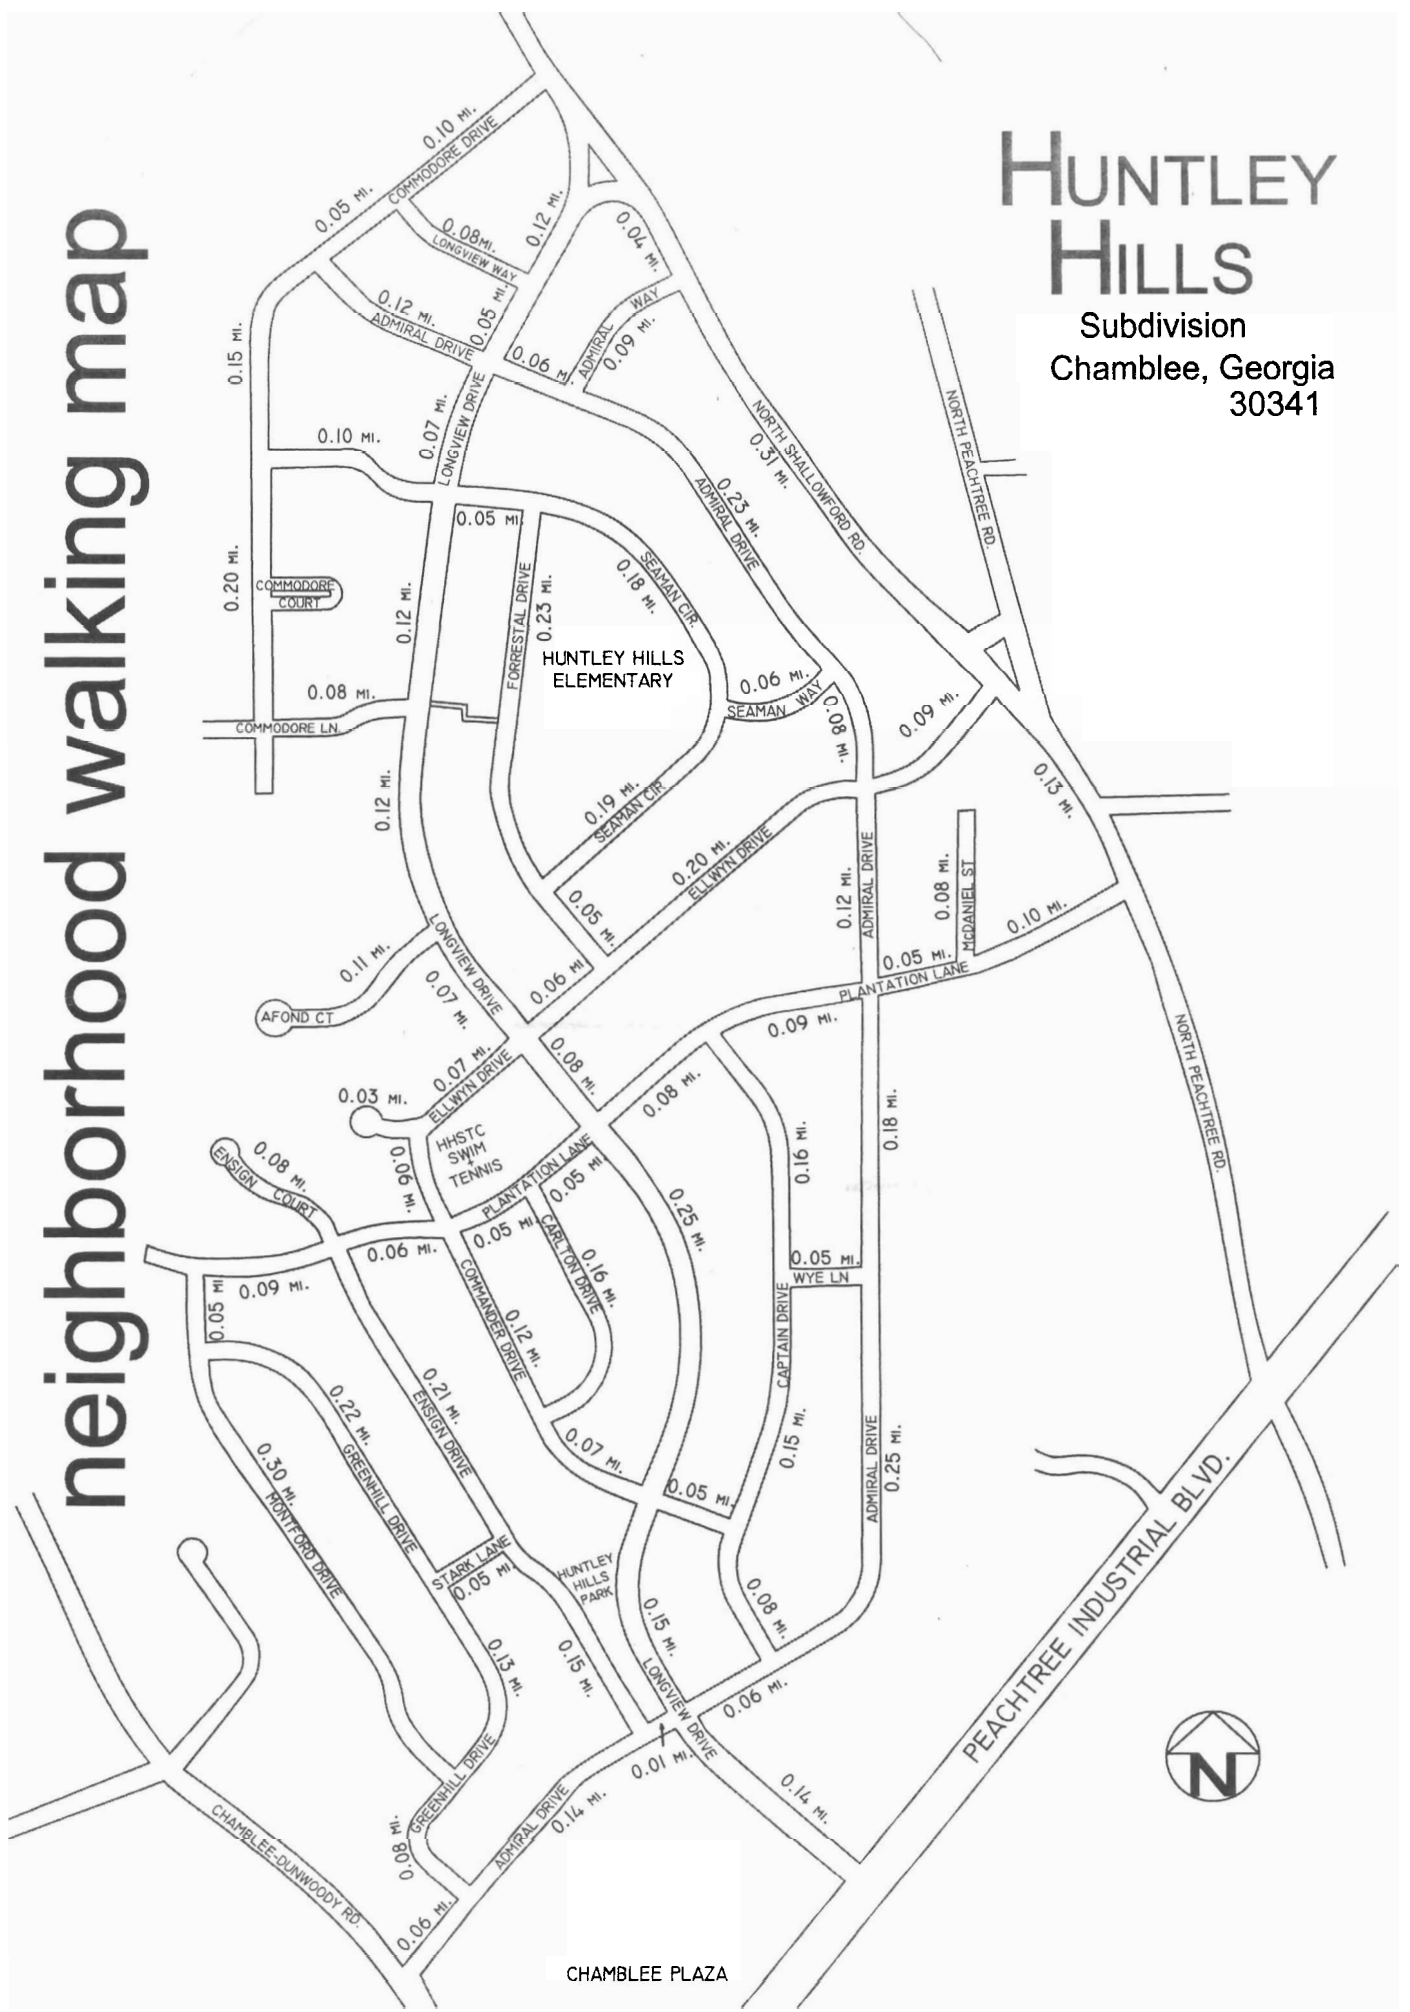

# neighborhood walking map

# HUNTLEY HILLS

Subdivision  
Chamblee, Georgia  
30341

CHAMBLEE PLAZA